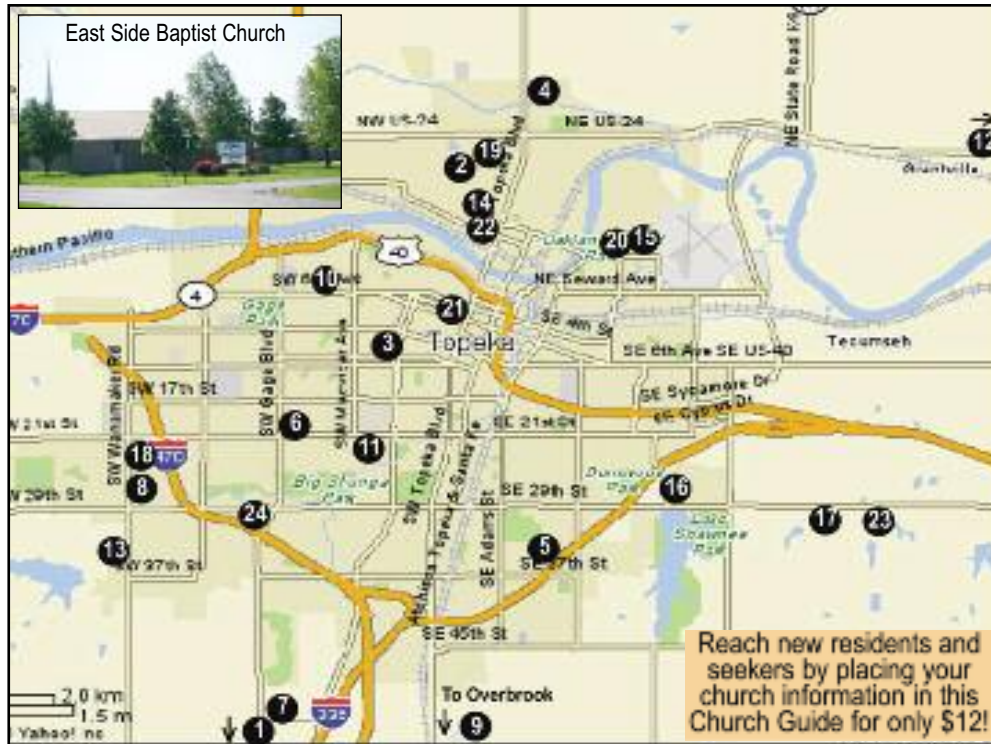

13. WANAMAKER WOODS NAZARENE
Serving Christ - Loving People
3501 SW Wanamaker Rd • 273-2248
Dr. L.D. Holmes, Sr. Pastor
www.wwnaz.org
Sun. Worship: 9am (Hymns) & 11 am
Children's Worship 9 & 11 am
Sunday School 10 am, all ages
Sun. Evening Various Children's Programs
6 pm Life Groups: 6:30 pm Teen Service
Wed. 6:30 pm Adult & Teen Life Groups
Wed. 6:30 pm Kids University
~ Nursery care at all services ~

14. GRACE LIFE CONNECTION
*Living grace inside-out
in an upside-down world*
Saturdays @ 5:00 PM
Papan's Landing Senior Center
621 NW Paramore St. Topeka, KS
Pastor Pete Whitebird

15. OAKLAND UNITED METHODIST
801 NE Chester, Topeka, KS 66616
235-1010 • oumc@att.net
Shawn O'Trimble, Pastor
Sunday School 9:15am, Worship 10:30am
Children's worship time 10:30am
Hear us on WREN Radio Sun. 10-11am
Like us on Facebook!
All are welcome - Come and see us!

16. HOUSE OF THE LORD CHURCH
A Spirit-filled, Word-centered church
2531 SE Wittenberg Rd., Topeka
Sunday Worship 11am & 6pm
Wed. Prayer & Praise 7pm
785-266-LOVE (5683)
J. Michael Borjon, Pastor

17. EAST SIDE BAPTIST CHURCH
4425 S.E. 29th St., 379-9933
Sunday Worship 10:45am & 6:00pm
AWANA Sunday at 5:45 p.m.

See our website for info on our
Student Ministries & Kid City
www.esbcks.org

18. CHRIST THE KING CATHOLIC CHURCH
Voted 2015/16 Best Church in Topeka!
5973 SW 25th St.
Topeka, KS 66614 • 273-0710
Reconciliation: Sat 3-4pm
Sunday 7:30, 9, 11am, 6pm
www.cktopeka.org
Fr. Matthew Schifflbein, Pastor
Fr. Jaime Zarse, Associate Pastor

19. SEAMAN COMMUNITY CHURCH
Independent Christ-Centered Bible Church
2036 NW Taylor, Topeka, KS
354-8777 • www.seamanchurch.com
Adult Sunday School - Sun. 9:30am
Sunday Worship: 10:30am

Children's Sunday School: 10:30am
Youth group 1st & 3rd Sundays 4-6pm

20. HERITAGE BAPTIST CHURCH
1937 NE Madison St,
Topeka, KS 66616 • 785-506-4594
Pastor Dale Stockburger
Sunday Worship: 10 am and 6pm
Junior Church for kids: Sun 10am
Wed. Evening Worship: 7pm

21. HARVEST FAMILY FELLOWSHIP
Meets at 522 SW Polk
785-220-5418
Pastor Rey Rodriguez
Sun. Worship 10 am
www.topekaharvest.vpweb.com

22. FAMILY OF GOD CHURCH
1231 NW Eugene St.
Topeka, KS 66608
Pastor Roger Randel

Sunday Worship 10:30am & 6pm
Wednesday Bible Study 7pm
234-1111 • FOGchurch.com

23. HIGHLAND HEIGHTS CHRISTIAN CHURCH 785-379-5642
Sunday Services: 8:30 and 10:00 AM
2930 SE Tecumseh Road
Tecumseh, Kansas 66542
www.highlandheightsccc.com
Jars of Clay Children's Ctr 785-379-9098

24. TRINITY REFORMED BAPTIST CHURCH
Holding to the authorized King James
Version and the 1689 London Baptist
Confession of Faith
Sunday 10 a.m. Wednesday 6 p.m.
Pastor Bob Spagnuolo 785-273-3506
meeting in our home:
4307 SW 30th Ter., Topeka
www.TrinityReformedBaptist.org

Local Christian Radio
Listen at work!
UpperRoomRadioOnline.com

Come and be a part of what God is doing at
Family of God Church
1231 NW Eugene St.
Sunday 10:30am & 6:00pm
FOGchurch.com

I was glad when they said to me, let us go into the house of the Lord.
Psalms 122:11

NEW RESIDENT churchguide
Topeka Bible Church
See inside back cover of Metro Voice each month!

"Come with me by yourselves to a quiet place and get some rest."
Mark 6:31

TOPEKA BIBLE CHURCH
1101 SW Mulvane, Topeka, KS 66604
1135 SW College Ave., Topeka, KS 66604
234-5545 www.discovertbc.com
First Service: 8:00 - 9:10am
Second Service & Sunday School: 9:30 - 10:40am
Third Service & Sunday School: 11am - 12:10pm
Senior Pastor: Jim Congdon

northland
Loving God, Loving People
Worship & Christian Education:
8:00, 9:30, & 11:00 a.m.
3102 NW Topeka Blvd., Topeka, KS 66617
(785) 286-1204 • www.northland.cc

IN GOD WE TRUST
FOR JESUS WE RIDE
Christian Cavalry M/M
Biker Sunday...Every Sunday!
Christian Cavalry Ministries Int.
c/o Seaman Baptist Church
2015 NW Buchanan, Topeka, KS 66608
785-224-5419
www.church4bikers.org
Sunday School 9:30 AM
Sunday Service 10:45 AM
Wednesday Prayer & Bible Study 7:00 PM
All are welcome, casual dress ok!